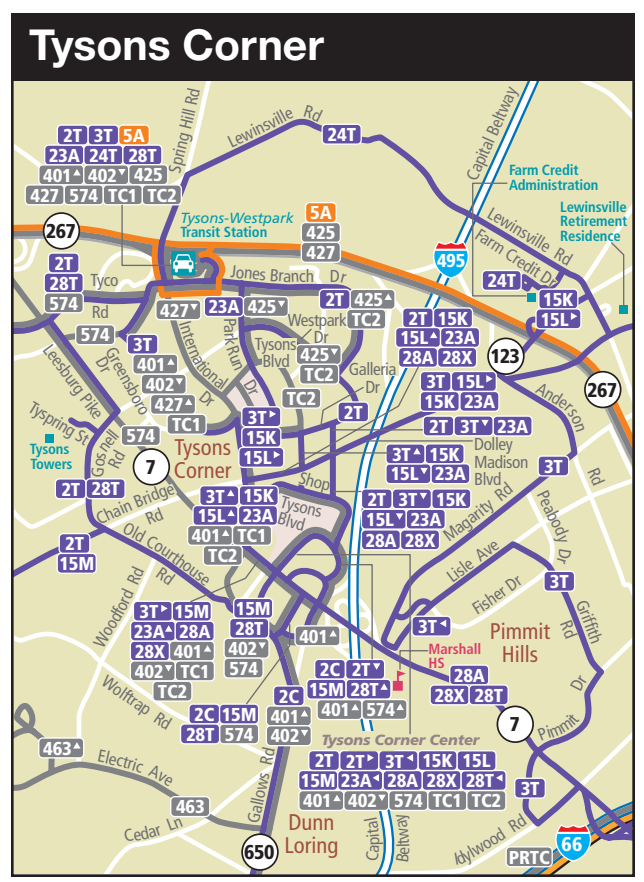

i For service information in DC, please see the reverse side of this guide

The convenient way to pay!
Use a SmartTrip® card to pay for ride Metro Rail and Metrobus.
On Metrobus, save 20¢ when you pay your fare using a SmartTrip® card. On Metro Rail, the savings is 25¢.

The SmartTrip® card is the only way to pay to park at most Metro parking lots.
Beginning August 29, 2010, a SmartTrip® card costs only $2.50 and you can store up to $300 in value on it. Buy a SmartTrip® card at selected Metro stations, any Metro sales office or online at MetroOpensDoors.com.

La tarjeta SmartTrip® es la única forma de pagar en la mayoría de estacionamientos del Metro.
Comenzando el 29 de agosto del 2010, la tarjeta SmartTrip® tendrá un costo de solamente $2.50 y podrá almacenar hasta un valor de $300. Compre la tarjeta SmartTrip® en algunas estaciones de Metro, cualquier oficina de ventas del Metro o en la página de internet MetroOpensDoors.com.