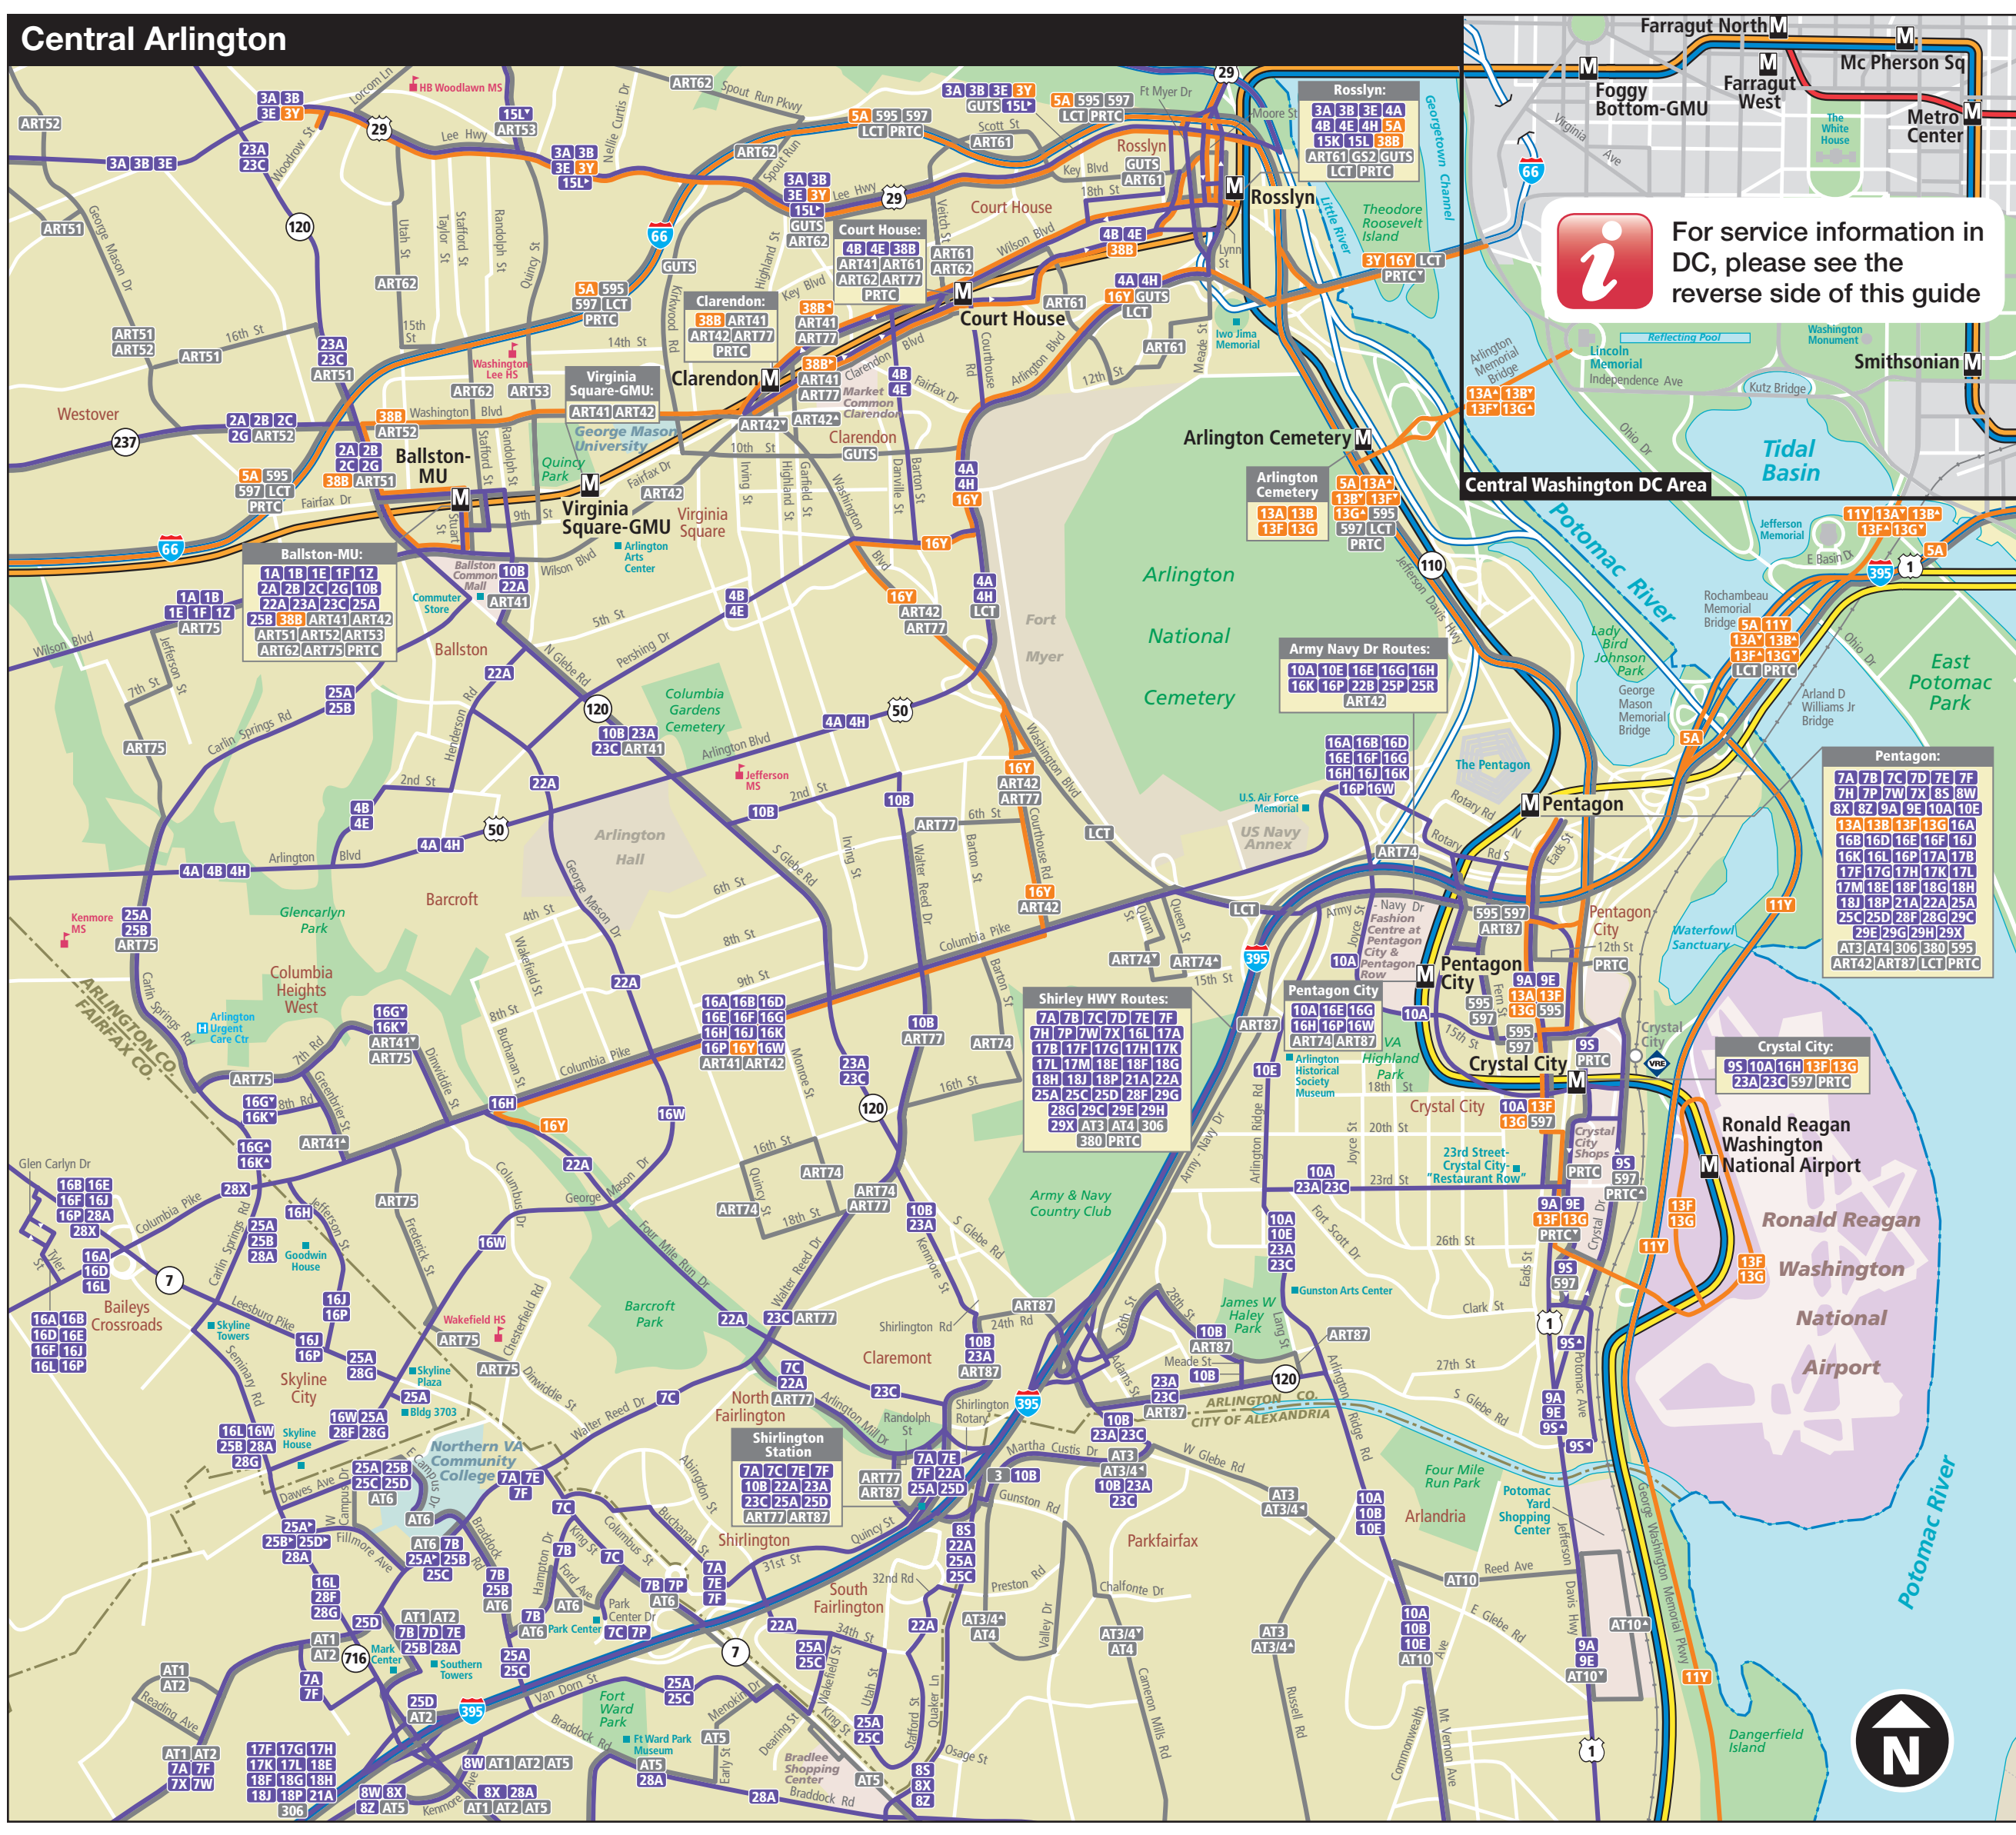

1. ### List of Other Operators
2. **ART** Arlington Transit
     26E, 26W, ART41, ART42, ART51, ART52, ART53, ART61, ART62, ART74, ART75, ART87, ART88
   - **CUE** City of Fairfax
     CUEGR, CUEGO
   - **DASH** DASH, Alexandria Transit Company
     AT1, AT2, AT3, AT3-4, AT4, AT5, AT6, AT7, AT8, AT10
   - **FC** Fairfax Connector, Fairfax County
     101, 109, 151, 152, 161, 162, 171, 231, 232, 301, 304, 305, 306, 307, 310, 321, 322, 331, 332, 380, 401, 402, 425, 427, 462, 463, 505, 551, 552, 553, 554, 556, 557, 574, 585, 595, 597, 605, 621, 622, 623, 630, 631, 632, 640, 641, 642, 644, 650, 651, 652, 624, 926, 927, 929, 950, 951, 952, 980, TC1, TC2
   - **GS** Georgetown Metro Connection
     GS2
   - **GUTS** Georgetown University Transportation Shuttle
   - **LCT** Loudoun County Transit
   - **PRIC** Potomac & Rappahannock Transportation Commission
   - **RIBS** Reston IntraCity Bus Service
     RB1, RB2, RB3, RB4
   - **WF** Washington Flyer
   - **WT** Wolf Trap Shuttle