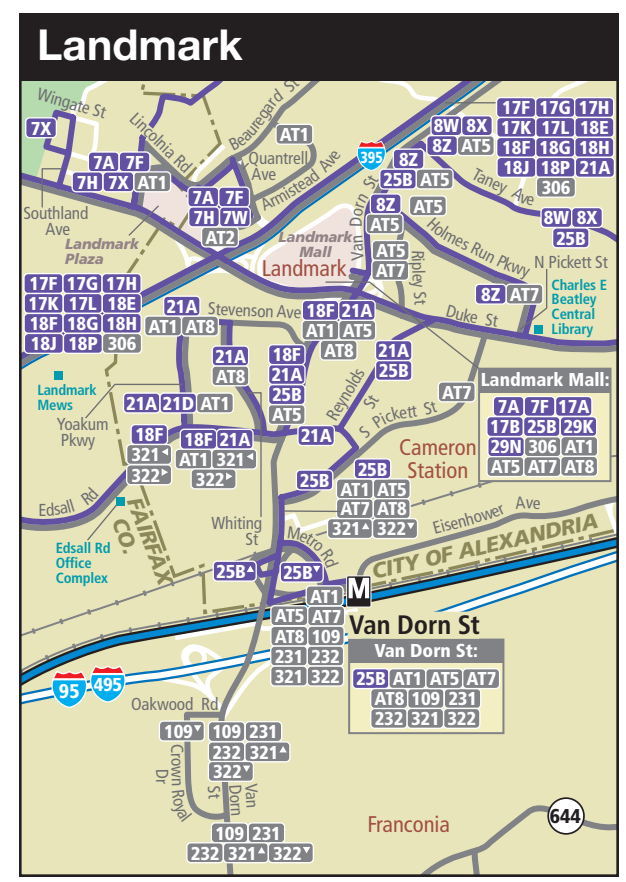

i For service information in DC, please see the reverse side of this guide

The convenient way to pay!
Use a SmartTrip® card to pay for ride Metro Rail and Metrobus.
On Metrobus, save 20¢ when you pay your fare using a SmartTrip® card. On Metro Rail, the savings is 25¢.

The SmartTrip® card is the only way to pay to park at most Metro parking lots.
Beginning August 29, 2010, a SmartTrip® card costs only $2.50 and you can store up to $300 in value on it. Buy a SmartTrip® card at selected Metro stations, any Metro sales office or online at MetroOpensDoors.com.

La tarjeta SmartTrip® es la única forma de pagar en la mayoría de estacionamientos del Metro.
Comenzando el 29 de agosto del 2010, la tarjeta SmartTrip® tendrá un costo de solamente $2.50 y podrá almacenar hasta un valor de $300. Compre la tarjeta SmartTrip® en algunas estaciones de Metro, cualquier oficina de ventas del Metro o en la página de internet MetroOpensDoors.com.