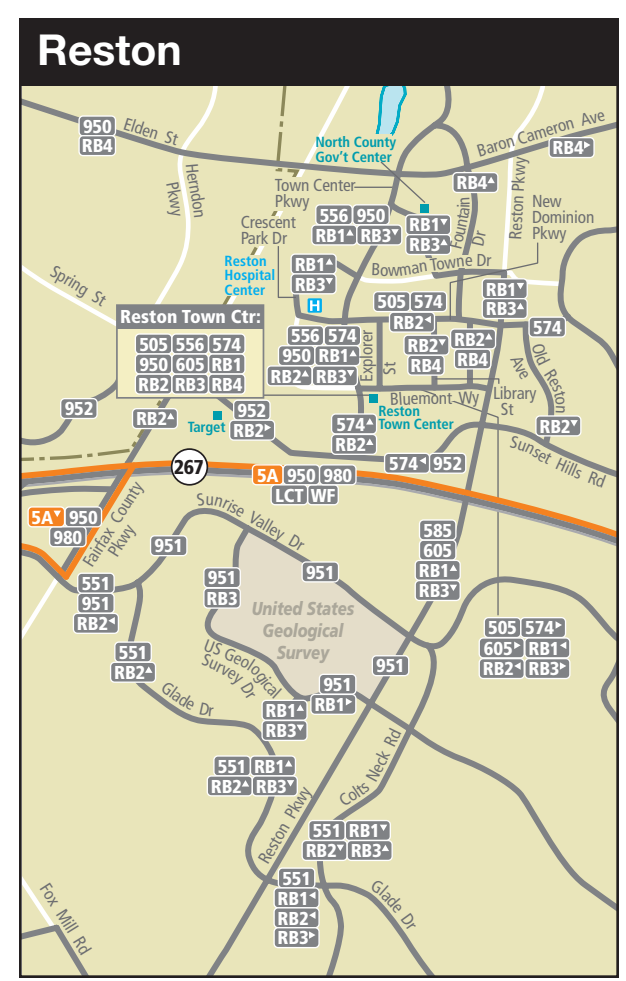

i For service information in DC, please see the reverse side of this guide

The convenient way to pay!
Use a SmartTrip® card to pay for ride Metro Rail and Metrobus.
On Metrobus, save 20¢ when you pay your fare using a SmartTrip® card. On Metro Rail, the savings is 25¢.

The SmartTrip® card is the only way to pay to park at most Metro parking lots.
Beginning August 29, 2010, a SmartTrip® card costs only $2.50 and you can store up to $300 in value on it. Buy a SmartTrip® card at selected Metro stations, any Metro sales office or online at MetroOpensDoors.com.

La tarjeta SmartTrip® es la única forma de pagar en la mayoría de estacionamientos del Metro.
Comenzando el 29 de agosto del 2010, la tarjeta SmartTrip® tendrá un costo de solamente $2.50 y podrá almacenar hasta un valor de $300. Compre la tarjeta SmartTrip® en algunas estaciones de Metro, cualquier oficina de ventas del Metro o en la página de internet MetroOpensDoors.com.